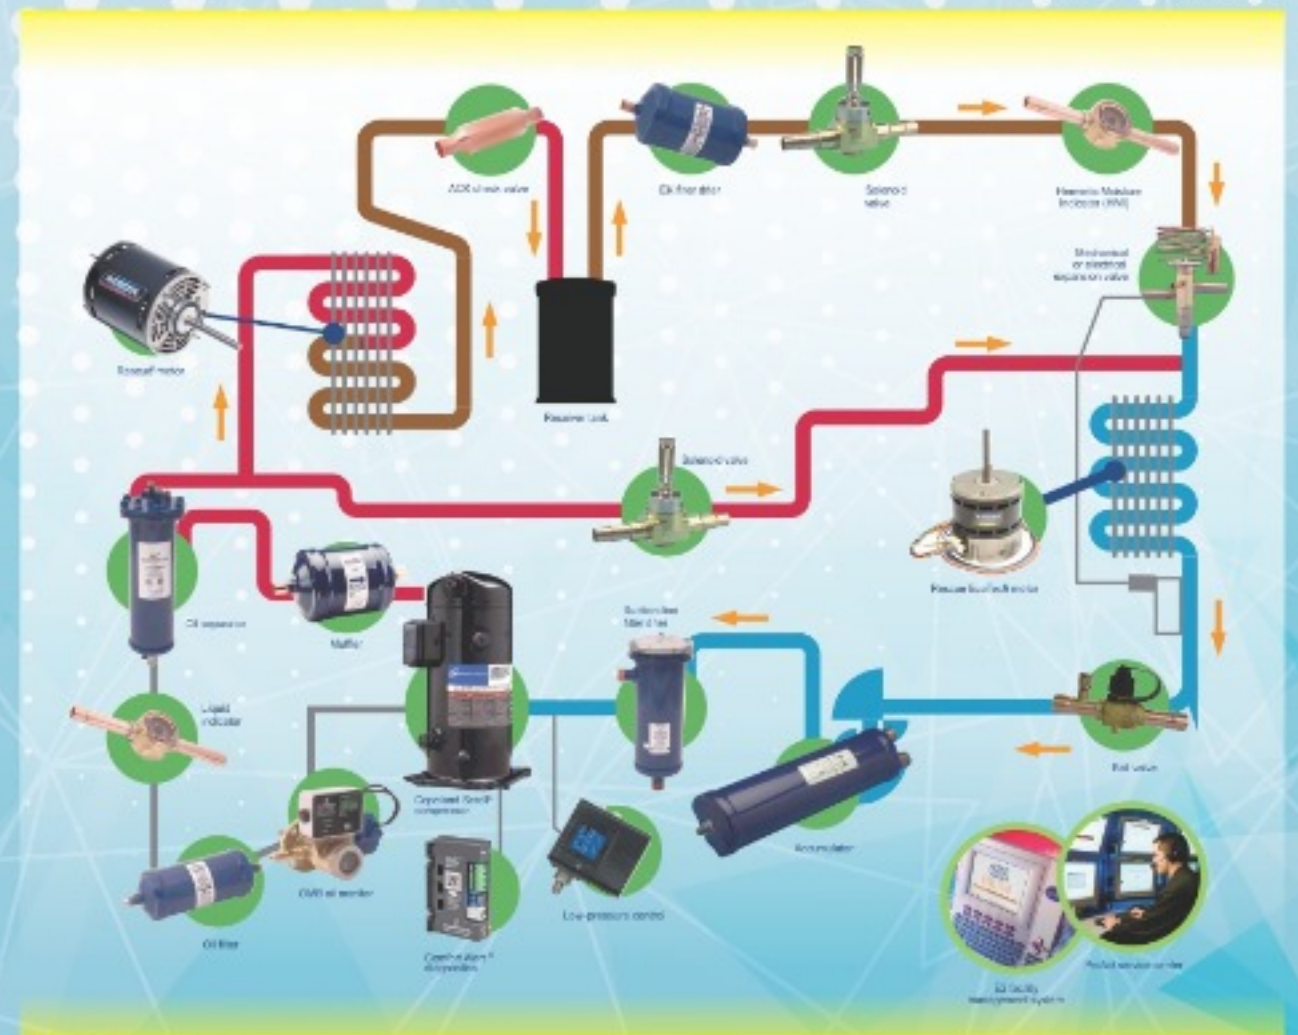

Copeland Condensing Units for :

- Chiller Cold Room
- Freezer Cold Room
- Frozen Foods
- Process Chiller
- Bulk Milk Cooler

Copeland Scroll Compressor :

- ZR scroll for Air-Conditioning
- ZB Scroll for Ref Chillers
- ZF scroll for Low temperature

COPELAND™ Products

Cold Room Evaporator

KCM Low Temp Compressor

Cold Room CDU

Scroll Compressor

Brazed Heat Exchanger

Our Complete Solution

- Compressors & condensing units
- Valves, controls & system protectors
- Motors
- Design services
- Educational services
- Facility management